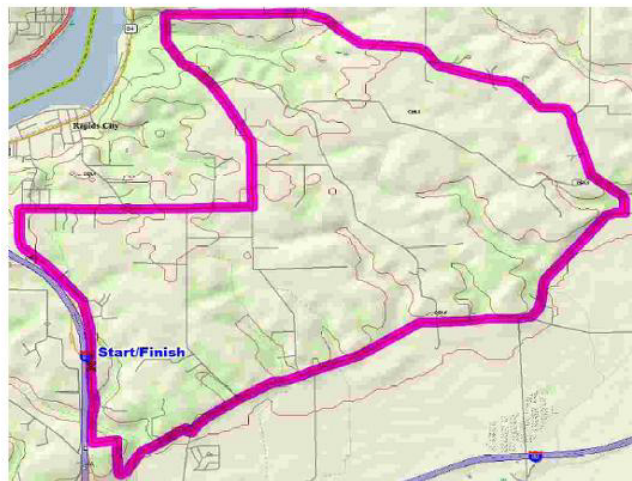

WHEN: July 17, 2010
WHERE: Adventurequest, 207th St North, Rapids City, IL
TIME: 11am race start
9:30am registration and packet pick-up. Register closes 15 minutes before race start.

COST: $20 pre-register by mail-in or with GetMeRegistered.com until July 14 (Add $5 for 1-day)
$25 day of race registration (Add $5 for 1-day)
$15 day of race for Beginners and Juniors (non-ABR members must buy 1-day License at $5)
$5 Discount if racing 40K TT on July 18, 2010
Please use the standard ABR Rider Release form for race entry.

SANCTIONED BY: American Bicycle Racing (ABR). Must be an ABR member or buy 1-day license.
RACE RULES: All ABR Road Racing Rules apply and the CENTERLINE RULE will be in effect. Race course will be open to motor traffic, please ride on the right.
IN ORDER TO WIN JERSEY OR PRIZES - YOU MUST HAVE AN ANNUAL LICENSE - ONE DAY LICENSES ARE *NOT* ELIGIBLE.

RACE COURSE: The course is a 25K rolling loop with just over 700 feet of climbing.
DIRECTIONS: From I-88 (Rt. 5/John Deere Rd) exit at old Rt. 2, and take Rt. 2 east for .5 miles to the first left which is 207th St North, take the left and follow around and up the hill to Adventurequest on the right.
From Iowa and I-80, take the first Illinois exit to Rapids City and Rt. 84. Go north on Rt. 84 to 17th St. in Rapids City and take a right. Go up the hill (very steep) through the stop sign to the "T" intersection at 11th Ave (which also turns into 207th N. Turn right and follow around to Adventurequest on the left.
Adventurequest is directly behind the I-80 weigh station and 207th St N parallels I-80.

RACES:
11am Men's Open Cat 1, 2, 3, 4 all ages —4 laps at 100K
11:05am Men's Master's 30 to 80+ —3 laps at 75K
11:10am Women's Open Cat 1, 2, 3, 4 all ages —3 laps at 75K
11:15am Women's Master's 30 to 70+ —2 laps at 50K
11:20am Men's and Women's Cat 5 Beginner and Masters 50 to 80+ Beginner One-day License holders and Juniors—1 lap at 25K

AWARDS:
Men's Open 3 places—$50, $40, $30 40+, 50+, 60+ 2 places each $50, $30
Women's Open 3 places $50, $40, $30 Plus each category will get State Champ Jerseys
Men's and Women's Beginner/Juniors/Master's prizes for top 5 each gender up to 80+
CONTACT: Donnie Miller—Donnie's Indoor Cycling Experience

DiceTraining.com
dicecycling.com
qcbc.org
GetMeRegistered.com
ambikerace.com