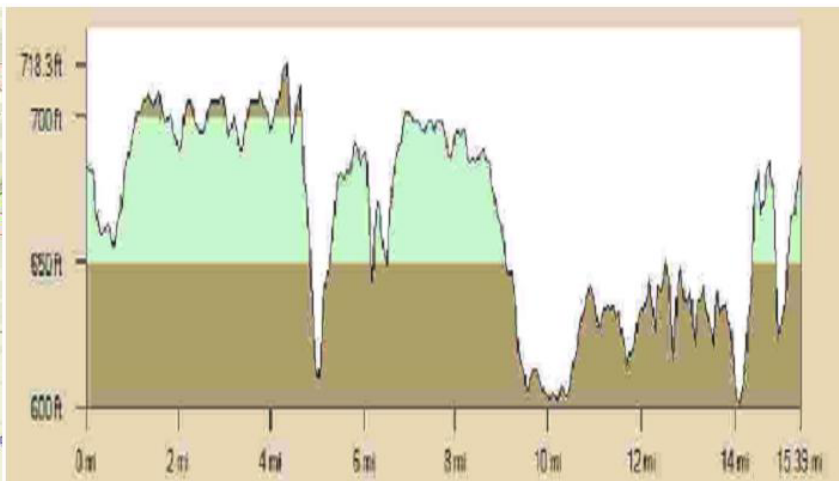

WHEN: July 17, 2010
WHERE: Adventurequest, 207th St North, Rapids City, IL
TIME: 11am race start
9:30am registration and packet pick-up. Register closes 15 minutes before race start.

COST: $20 pre-register by mail-in or with GetMeRegistered.com until July 14 (Add $5 for 1-day)
$25 day of race registration (Add $5 for 1-day)
$15 day of race for Beginners and Juniors (non-ABR members must buy 1-day License at $5)
$5 Discount if racing 40K TT on July 18, 2010
Please use the standard ABR Rider Release form for race entry.

SANCTIONED BY: American Bicycle Racing (ABR). Must be an ABR member or buy 1-day license.
RACE RULES: All ABR Road Racing Rules apply and the CENTERLINE RULE will be in effect. Race course will be open to motor traffic, please ride on the right.
IN ORDER TO WIN JERSEY OR PRIZES - YOU MUST HAVE AN ANNUAL LICENSE - ONE DAY LICENSES ARE *NOT* ELIGIBLE.

RACE COURSE: The course is a 25K rolling loop with just over 700 feet of climbing.
DIRECTIONS: From I-88 (Rt. 5/John Deere Rd) exit at old Rt. 2, and take Rt. 2 east for .5 miles to the first left which is 207th St North, take the left and follow around and up the hill to Adventurequest on the right.
From Iowa and I-80, take the first Illinois exit to Rapids City and Rt. 84. Go north on Rt. 84 to 17th St. in Rapids City and take a right. Go up the hill (very steep) through the stop sign to the "T" intersection at 11th Ave (which also turns into 207th N. Turn right and follow around to Adventurequest on the left.
Adventurequest is directly behind the I-80 weigh station and 207th St N parallels I-80.

RACES:
11am Men's Open Cat 1, 2, 3, 4 all ages —4 laps at 100K
11:05am Men's Master's 30 to 80+ —3 laps at 75K
11:10am Women's Open Cat 1, 2, 3, 4 all ages —3 laps at 75K
11:15am Women's Master's 30 to 70+ —2 laps at 50K
11:20am Men's and Women's Cat 5 Beginner and Masters 50 to 80+ Beginner One-day License holders and Juniors—1 lap at 25K

AWARDS:
Men's Open 3 places—$50, $40, $30 40+, 50+, 60+ 2 places each $50, $30
Women's Open 3 places $50, $40, $30 Plus each category will get State Champ Jerseys
Men's and Women's Beginner/Juniors/Master's prizes for top 5 each gender up to 80+
CONTACT: Donnie Miller—Donnie's Indoor Cycling Experience

DiceTraining.com
dicecycling.com
qcbc.org
GetMeRegistered.com
ambikerace.com